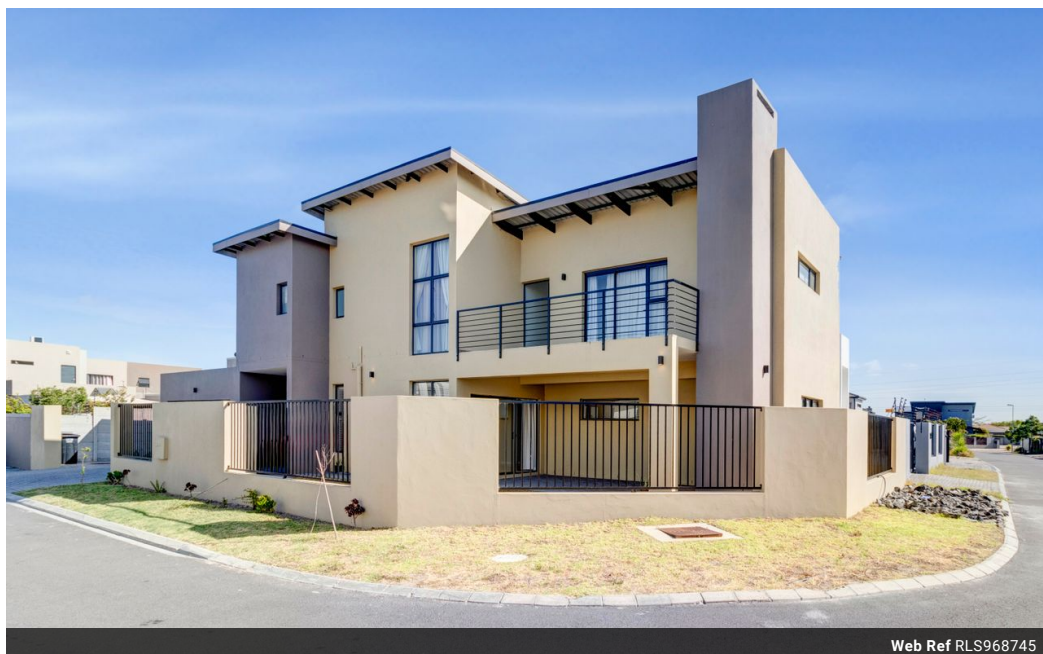

Clive Ntantiso
068 068 2604
clive.ntantiso@seeff.com

Contact Blouberg

021 5577755

Shop G01 Horizon Bay
4 Blaauwberg Service Road
Table View
Cape Town
7441

Web Ref RLS968745

R5,745,000

4 Bedrooms 4 Bathrooms 2 Carports

Monthly Rates R2,460

Exquisite Home with Stylish European Finishes in Parklands North

Step into luxury living with this extraordinary 4-bedroom, 4-bathroom home, perfectly nestled in the sought-after suburb of Parklands North. Offering a blend of imported European finishes and unique design elements throughout, this home is a true masterpiece for those with a taste for the finer things in life.