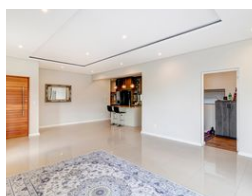

Clive Ntantiso
068 068 2604
clive.ntantiso@seeff.com

Contact Blouberg

021 5577755

Shop G01 Horizon Bay
4 Blaauwberg Service Road
Table View
Cape Town
7441

Web Ref RLS968745

R5,745,000

4 Bedrooms 4 Bathrooms 2 Carports

Monthly Bond Repayment R59,299.22
Calculated over 20 years at 11% with no deposit.

Transfer Costs R489,757.00   **Bond Costs** R65,785.00
These calculations are only a guide. Please ask your conveyancer for exact calculations.

Monthly Rates R2,460

Exquisite Home with Stylish European Finishes in Parklands North

Step into luxury living with this extraordinary 4-bedroom, 4-bathroom home, perfectly nestled in the sought-after suburb of Parklands North. Offering a blend of imported European finishes and unique design elements throughout, this home is a true masterpiece for those with a taste for the finer things in life.

Key Features:

- 4 Spacious Bedrooms: Each bedroom has its own beautifully crafted bathroom, ensuring privacy and elegance for all.
- 2 Lounges: A versatile layout with one lounge downstairs for easy entertaining, and a second, more private lounge upstairs.
- Main Bedroom Retreat: Enjoy the luxury of a walk-in closet and a private balcony – the perfect space to relax and unwind.
- Gourmet Kitchen: Fully fitted kitchen with sleek, modern finishes, including a scullery for added convenience.
- Outdoor Living: Step outside to the...

Features

Pets Allowed	Yes				
Interior		Exterior		Sizes	
Bedrooms	4	Garages	2	Floor Size	307m²
Bathrooms	4	Carports / Parkings	2	Land Size	308m²
Kitchens	1	Security	No		
Recep. Rooms	3	Pool	No		
Studies	1	Views	True		
Furnished	No				

Extras