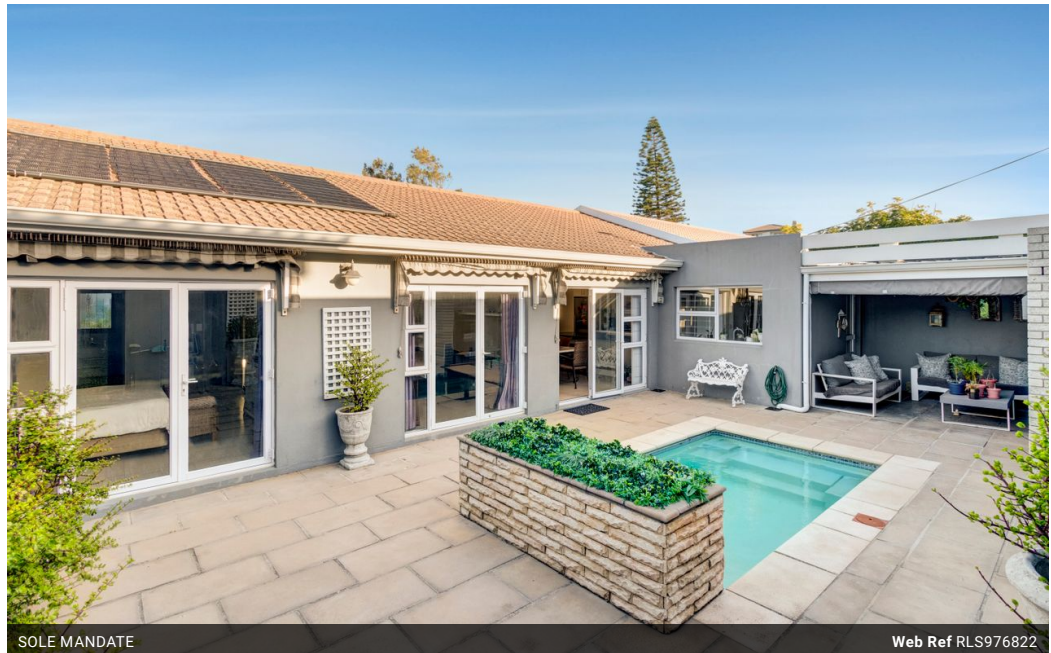

Caroline Mersich
076 705 9839
caroline.mersich@seeff.com

Margie Mersich
072 800 7457

margie.mersich@seeff.com

Contact Blouberg

021 5577755

Shop G01 Horizon Bay
4 Blaauwberg Service Road
Table View
Cape Town
7441

SOLE MANDATE

Web Ref RLS976822

R3,195,000

3 Bedrooms 2 Bathrooms 1 Garage

Monthly Bond Repayment R32,978.42
Calculated over 20 years at 11% with no deposit.

Transfer Costs R183,829.00 **Bond Costs** R44,070.00
These calculations are only a guide. Please ask your conveyancer for exact calculations.

Monthly Levy R1,600 **Monthly Rates** R894

Stunning Townhouse – Walk to the Beach!

Sole Exclusive Mandate

Nestled in a small, gated complex, just a short stroll from the beach, this gorgeous, fully renovated townhouse is a rare find, offering modern luxury and comfort Conveniently close to shopping malls, restaurants, coffee shops and amenities.

The home offers three lovely spacious bedrooms with built-in cupboards, and two pristine bathrooms, including a main en-suite, with quality fittings. The stylish open-plan kitchen is a dream for avid epicureans, boasting a well-appointed layout with upmarket cabinetry and appliances, and a separate scullery/laundry area for added convenience.

The well-designed living area offers spacious and comfortable lounging and dining areas. Stacker doors open onto a fabulous neat, paved garden with a solar-heated swimming pool and a charming fountain feature. A fabulous well...

Features

Pets Allowed Yes

Interior

Bedrooms 3
Bathrooms 2
Kitchens 1
Recep. Rooms 2
Furnished No

Exterior

Garages 1
Carports / Parkings 2
Security Yes
Pool Yes
Views False

Sizes

Floor Size 142m²

Extras

Air Conditioner Awning Built In Braai Built in Wardrobes Burglar Bars Centre Island Curtain Rails Electric Garage Electric Gate Eye Level Oven Garden Gas Hob Laminated Floors Open Plan Patio Scullery Security Gate Sliding Doors Solar Heating TV Port Tiled Floors Under Counter Oven Washing Machine Connection